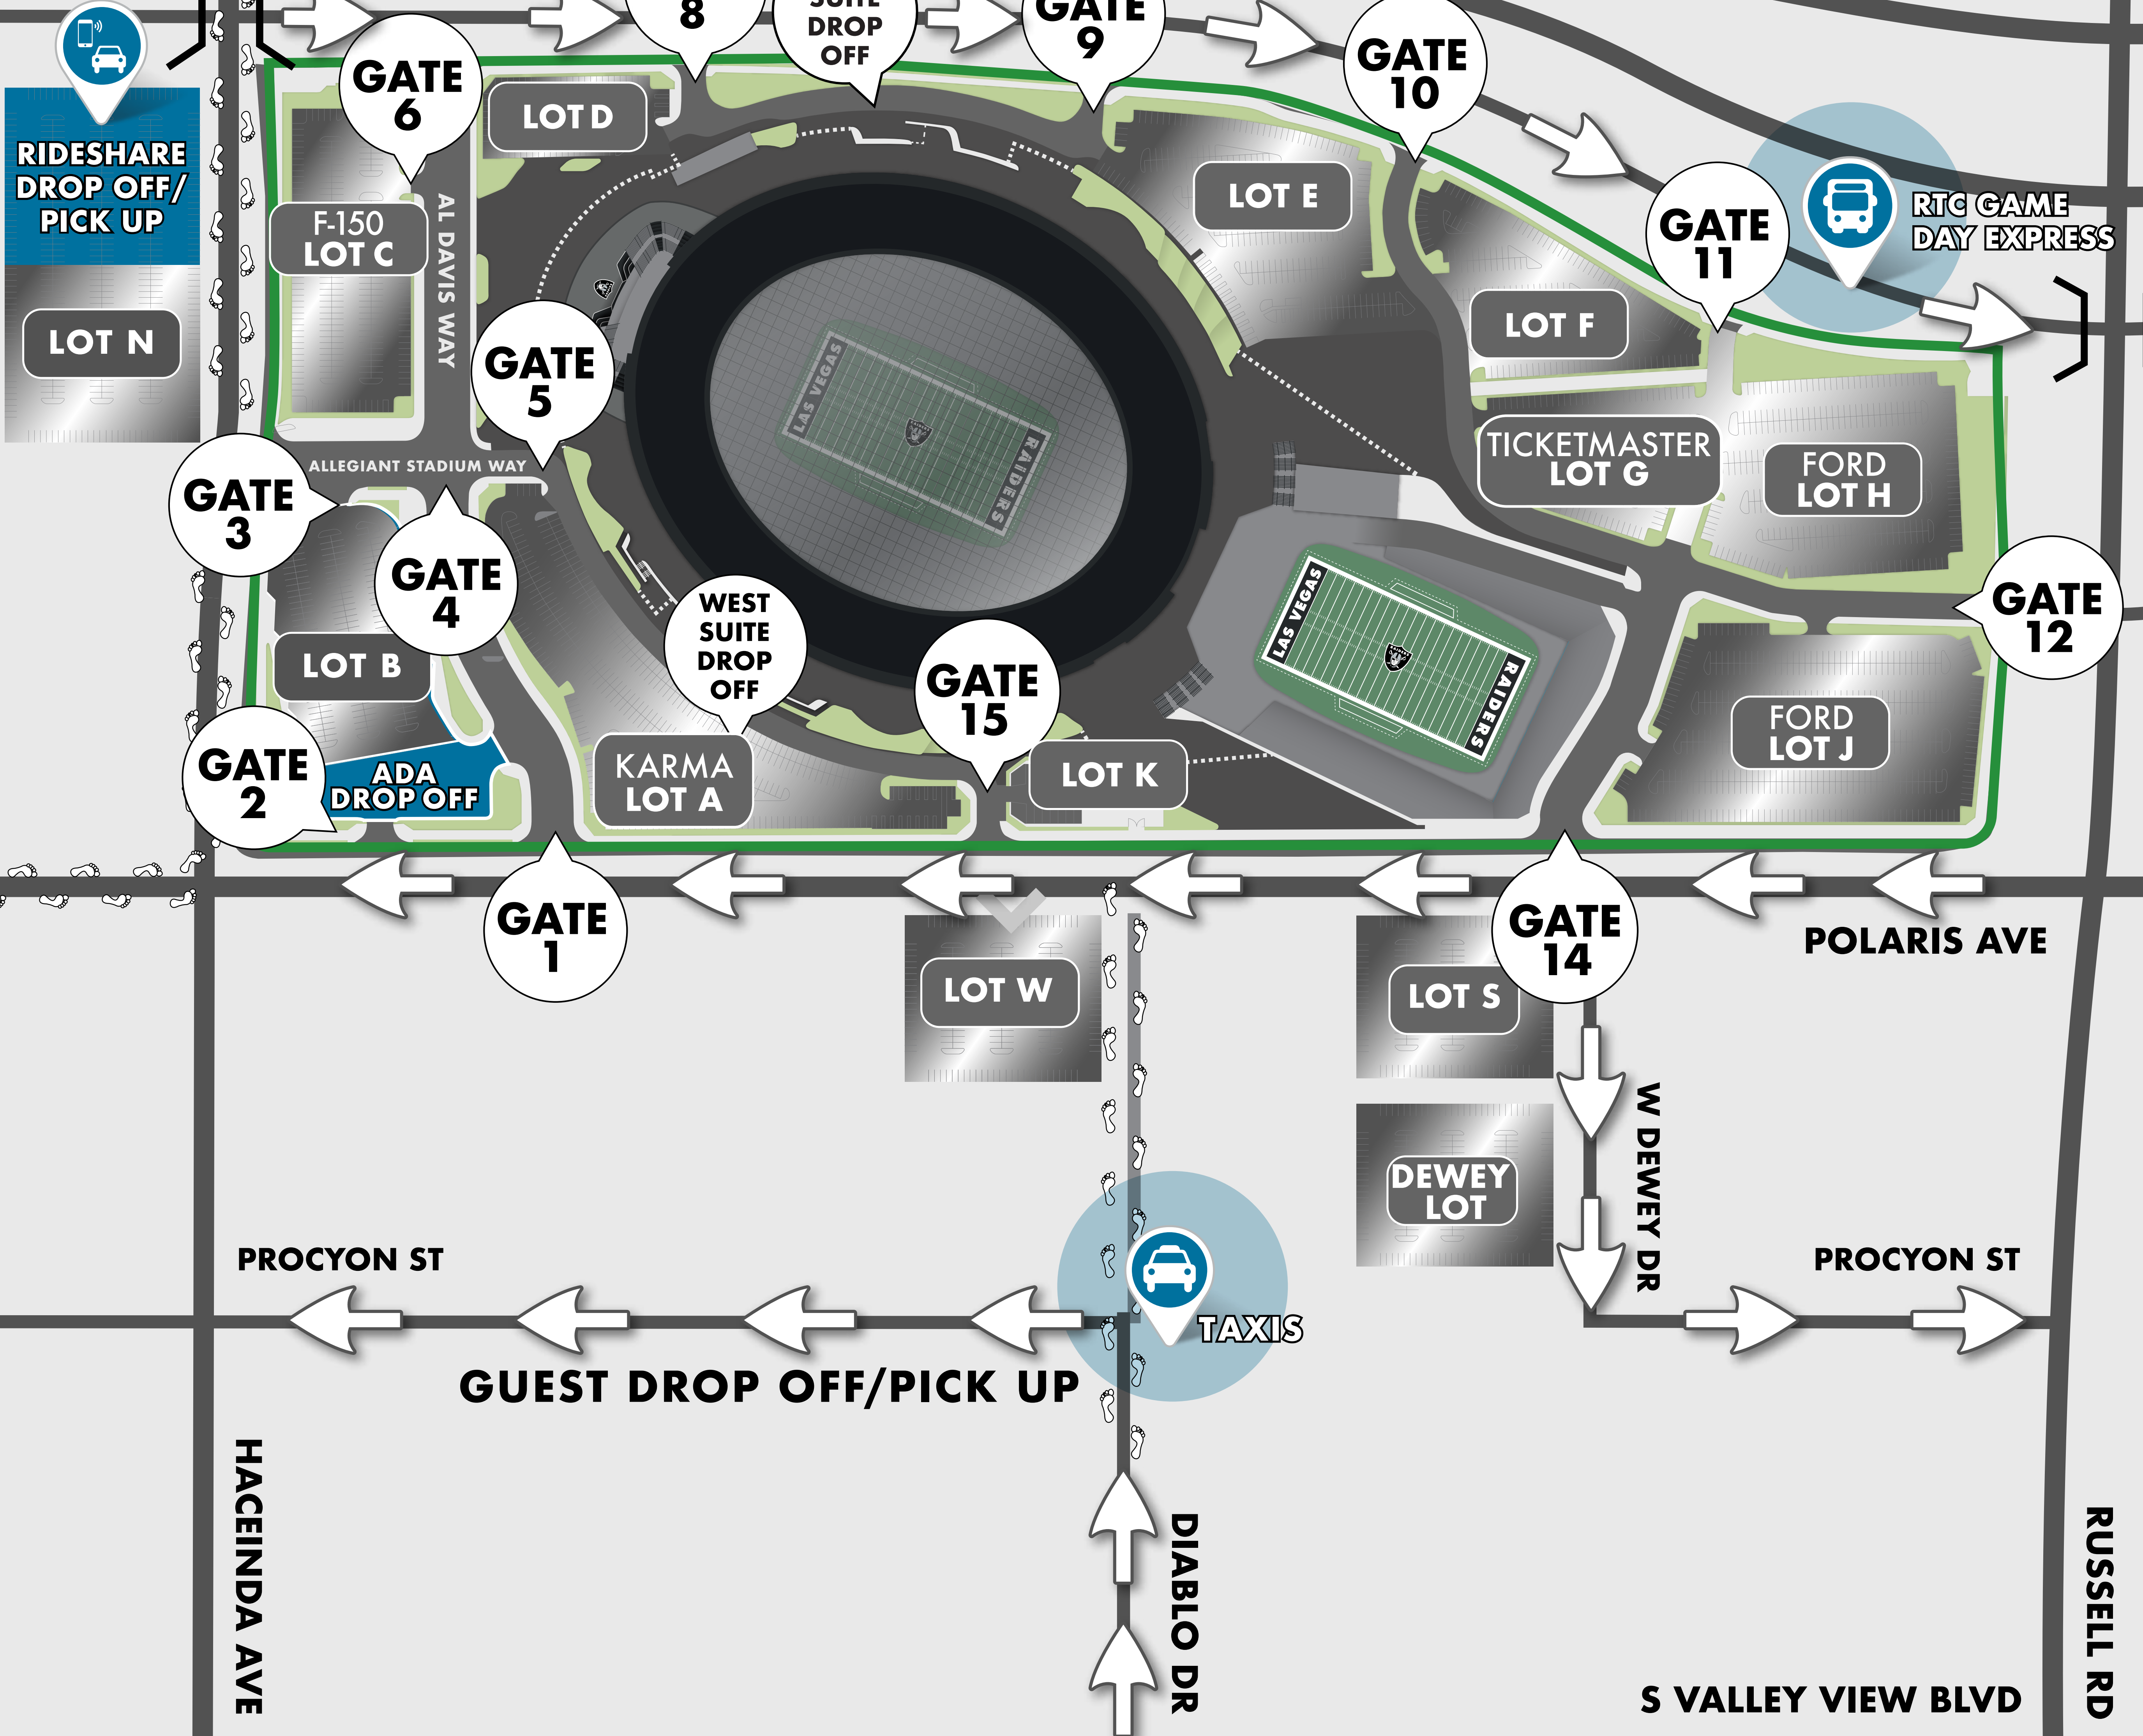

FRANK SINATRA DR

DEAN MARTIN DR

W ALI BABA LN

ONE-WAY / DIRECTIONAL

- Allegiant Stadium Controlled Parking
- Rideshare, Taxis, Shuttles, RTC Buses
- On-Site Parking
- Walking Bridge
- Walking Path
- * Event Based Parking Sold on SpotHero App

- DEAN MARTIN DR. WILL BE SOUTHBOUND TRAVEL ONLY FROM ALI BABA LN. TO OQUENDO RD.
- POLARIS AVE. WILL BE NORTHBOUND TRAVEL ONLY FROM RUSSELL RD. TO HACIENDA AVE.
- DEWEY DR. WILL BE WESTBOUND TRAVEL ONLY.
- DIABLO DR. WILL EASTBOUND TRAVEL ONLY.
- PROCYON ST. WILL BE NORTHBOUND ONLY FROM DIABLO DR. TO HACIENDA AVE.
- PROCYON ST. WILL BE SOUTHBOUND ONLY FROM W DEWEY DR. TO RUSSELL RD.
- HACIENDA OVERPASS WILL BE CLOSED TO VEHICULAR TRAFFIC.

For more information download the Allegiant Stadium Mobile App