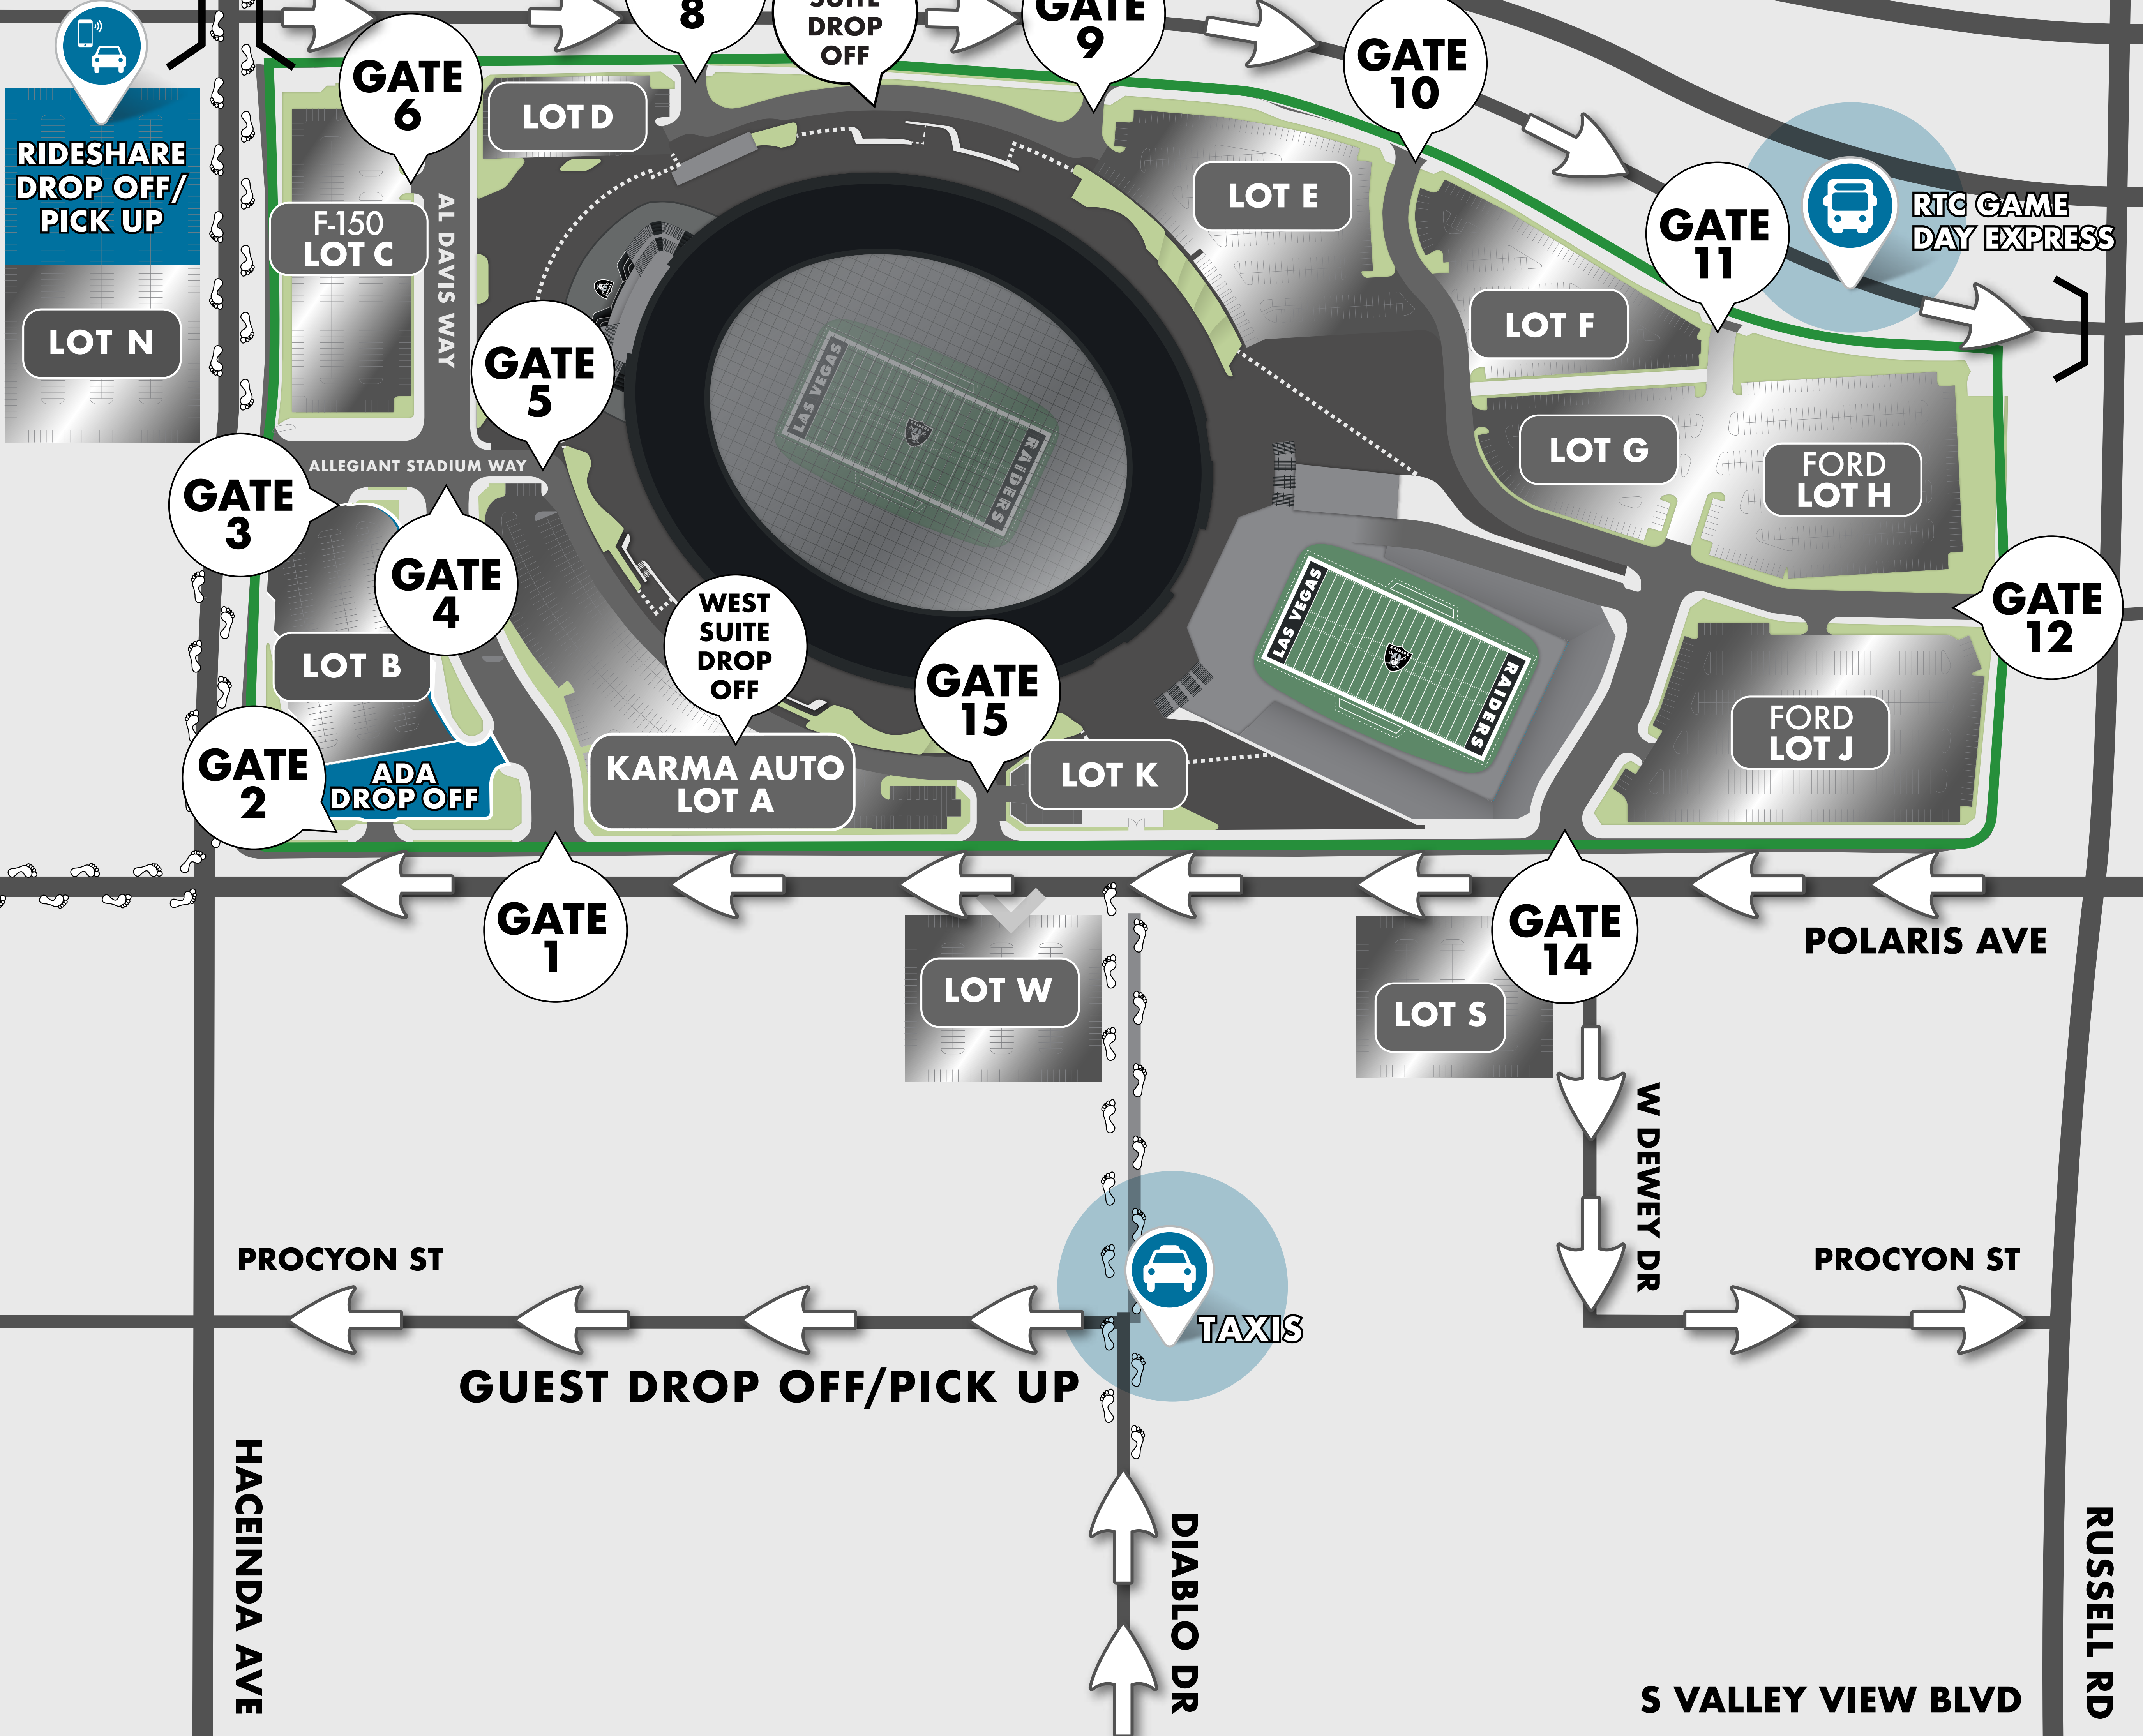

FRANK SINATRA DR

DEAN MARTIN DR

W ALI BABA LN

ONE-WAY / DIRECTIONAL

- Allegiant Stadium Controlled Parking
- Rideshare, Taxis, Shuttles, RTC Busses
- On-Site Parking
- Walking Bridge
- Walking Path

* Event Based Parking Sold on SpotHero App

- DEAN MARTIN DR. WILL BE SOUTHBOUND TRAVEL ONLY FROM ALI BABA LN. TO OQUENDO RD.
- POLARIS AVE. WILL BE NORTHBOUND TRAVEL ONLY FROM RUSSELL RD. TO HACEINDA AVE.
- DEWEY DR. WILL BE WESTBOUND TRAVEL ONLY.
- DIABLO DR. WILL EASTBOUND TRAVEL ONLY.
- PROCYON ST. WILL BE NORTHBOUND ONLY FROM DIABLO DR. TO HACEINDA AVE.
- PROCYON ST. WILL BE SOUTHBOUND ONLY FROM W DEWEY DR. TO RUSSELL RD.
- HACEINDA OVERPASS WILL BE CLOSED TO VEHICULAR TRAFFIC.

For more information download the Allegiant Stadium Mobile App